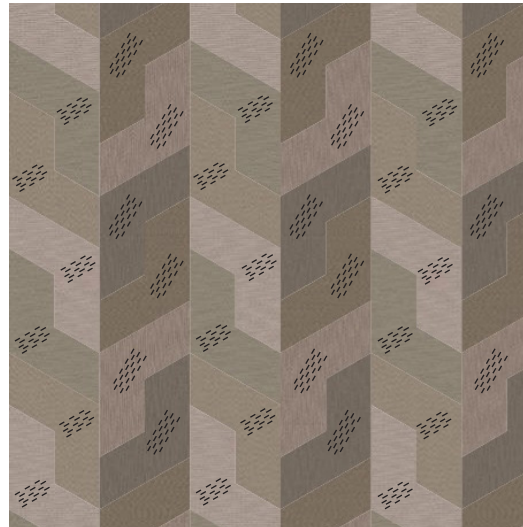

BOLON STUDIO™

WING

Collection: **Bolon Create** Fabrico, Converso, Inducto, **Now** Silver

Collection: **Bolon Artisan** Ecrú, **Silence** Gracious, **Bkb** Sisal Plain Sand

The direction of weft yarn

For samples, please contact info@bolon.com or your local distributor. bolon.com

BOLON

BOLON.COM
INFO@BOLON.COM | + 46 321 530 400
FACEBOOK.COM/BOLONFLOORING