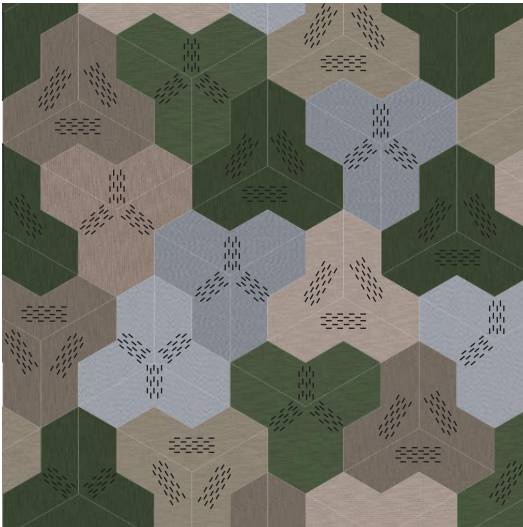

BOLON STUDIO™

WING

Collection: **Bolon Create** Fabrico, Converso, Inducto, **Now** Silver

Collection: **Bolon Artisan** Ecrú, **Silence** Gracious, **Bkb** Sisal Plain Sand

The direction of weft yarn

For samples, please contact info@bolon.com or your local distributor. bolon.com

BOLON

BOLON.COM
INFO@BOLON.COM | + 46 321 530 400
FACEBOOK.COM/BOLONFLOORING