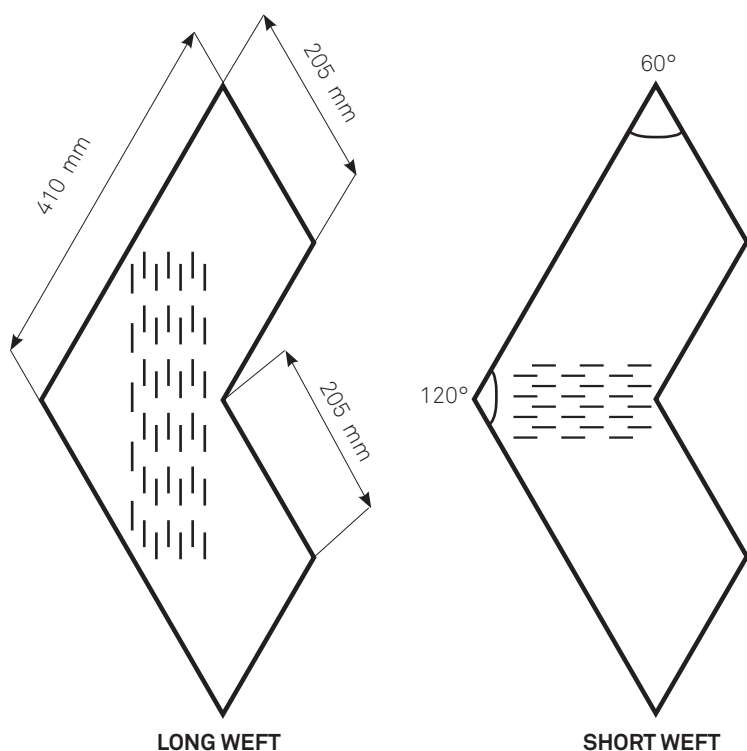

Bolon Studio™ Wing; Now Silver, Artisan Ecu, Silence Gracious, Ocular

BOLON STUDIO™

WING

The dotted lines show the direction of the weft yarn. The weft, is the thinner yarn, which is drawn through the warp, the thicker yarn. Depending on the direction of the weft, a different effect can be seen.

Your patterns will look completely different depending on the choice of colour, the direction of the weft, and light reflections. For all shapes and available collections visit bolon.com.

MATERIAL:	Made of woven vinyl with roll backing, for use of permanent adhesive
ORDER:	One box contains 4,15 square metres of flooring Total of 38 pieces: 17 pieces with long weft, 21 pieces with short weft
AREA:	For larger areas than 100 square metres, contact Bolon or your local dealer for advice.
PRICE:	By request