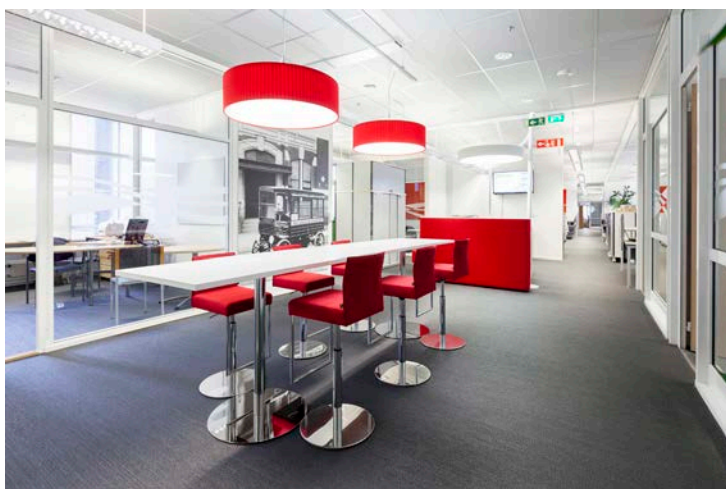

## Oy Eli Lilly in Helsinki, Finland

Eli Lilly is a global pharmaceutical company with over 40.000 employees all around the world. Their head office in Helsinki is in the colours of red, white and grey with a touch of orange. The floor is covered in 850 square meters of glimmering and dark grey Now Anthracite.