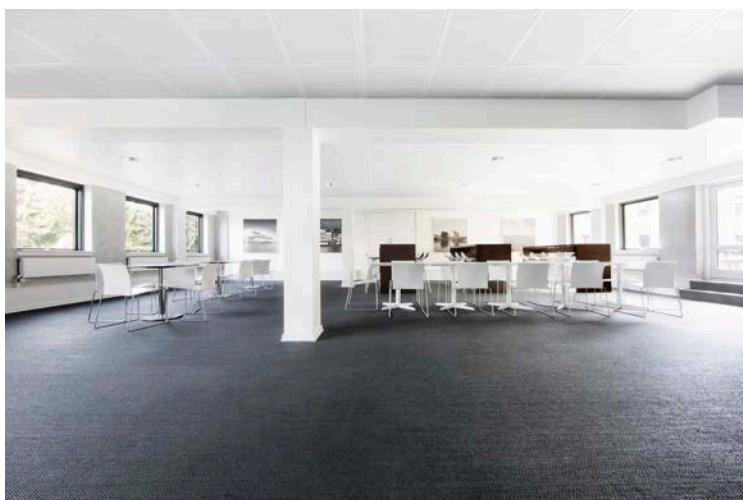

## Arberdeen/Anemoneparken in Copenhagen, Denmark

Interior designer Lene Aaboe Jensen was in charge of the renovation and design of a shared canteen in an office building in Anemoneparken, owned by Aberdeen Asset Management. She chose metal shimmering NOW in the dark and sophisticated colour Anthracite for the floor. The light from the windows is reflected in the near black flooring in a stunning way, creating a graphic interior with a twist.