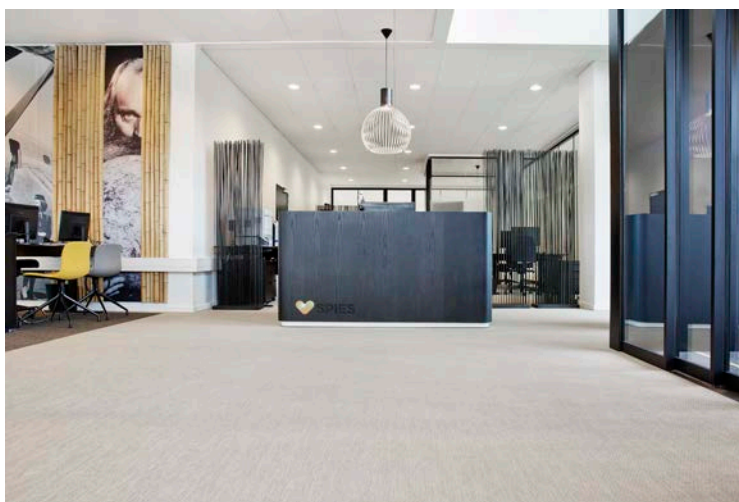

Project: Spies Travel Agency
City/country: Copenhagen, Denmark
Architect: Danielsen Space Planning
Collection: Botanic Cilia, Tilia
Area: 250 m²
Year: 2014

Spies Travel Agency in Copenhagen, Denmark

Spies Travel Agency started in 1956 and was one of the first agencies in Europe to arrange charter tours to Mallorca. Their new shop and call centre in Copenhagen, Denmark, is a welcoming and warm office space furnished with design furniture. Danielsen Space Planning, the design office behind the renovation, chose Botanic Cilia and Tilia for an area of 250 square meters.

BOLON