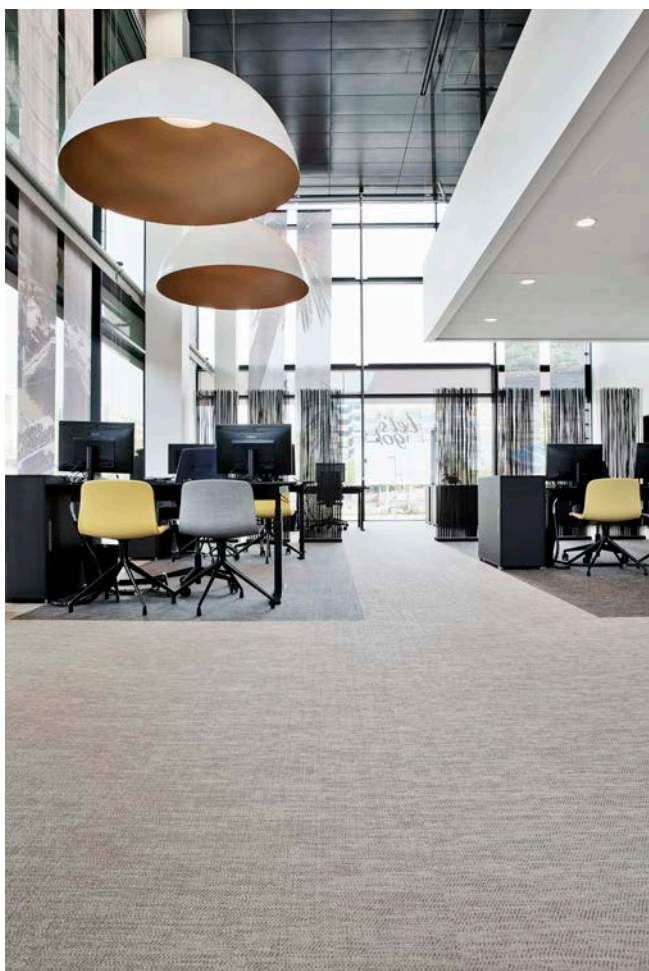

Project: Spies Travel Agency
City/country: Copenhagen, Denmark
Architect: Danielsen Space Planning
Collection: Botanic Cilia, Tilia
Area: 250 m²
Year: 2014

Spies Travel Agency in Copenhagen, Denmark

Spies Travel Agency started in 1956 and was one of the first agencies in Europe to arrange charter tours to Mallorca. Their new shop and call centre in Copenhagen, Denmark, is a welcoming and warm office space furnished with design furniture. Danielsen Space Planning, the design office behind the renovation, chose Botanic Cilia and Tilia for an area of 250 square meters.

BOLON