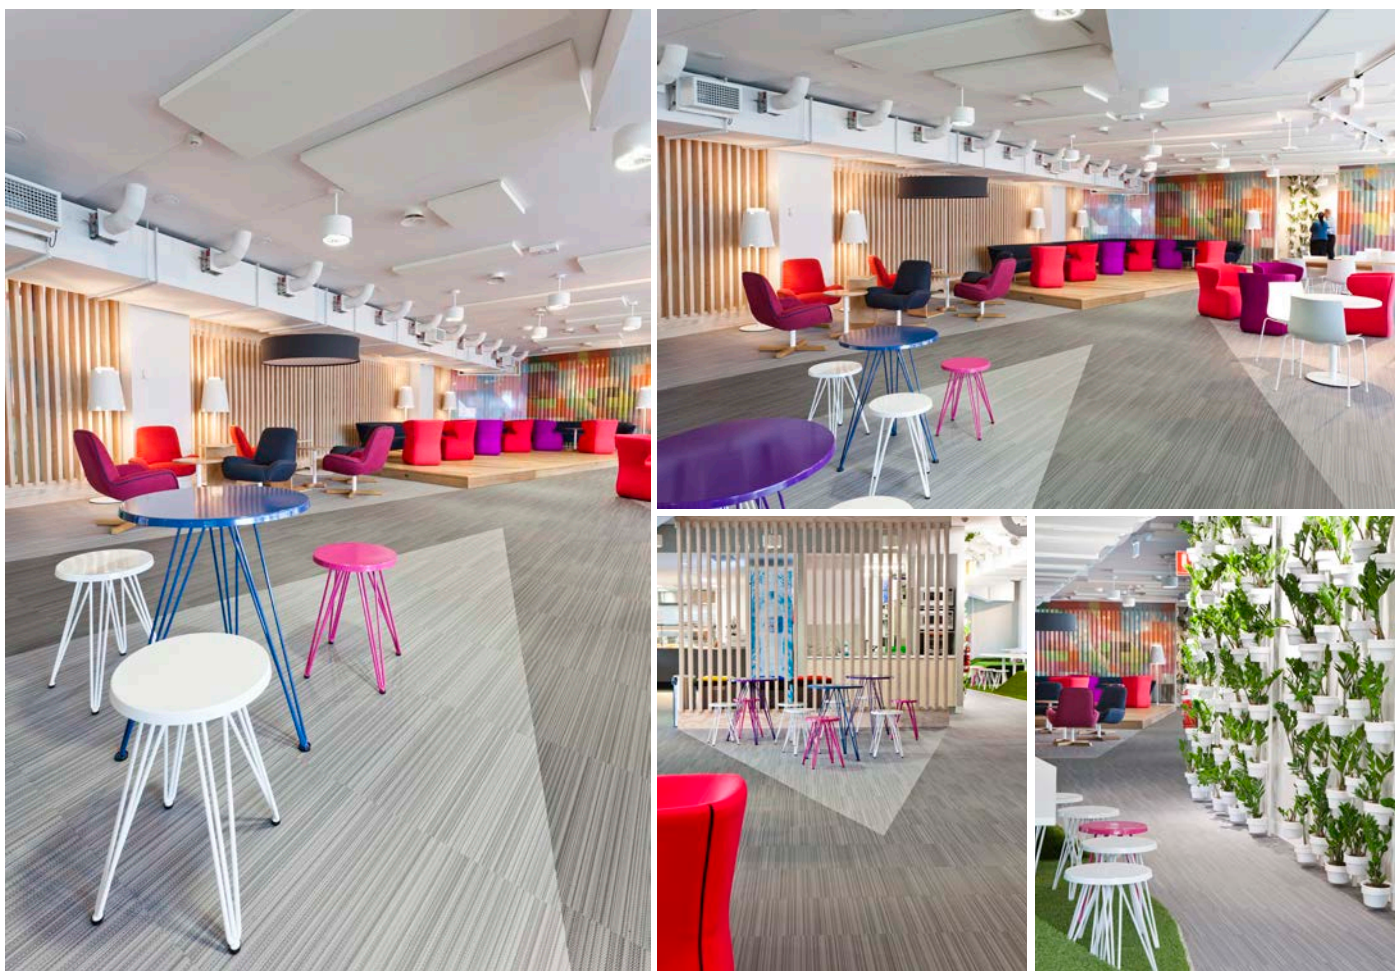

Yarra Valley Water, Australia

The Yarra Valley Water workspace and staff canteen by architect studio Gray Puksand were anchored on four key principles; Think, Chill, Focus and Meet. Tiles from Graphic New York and Hong Kong were integrated into one another on the floor, creating interesting areas in different tones of grey. The grey flooring sets a stylish background to colourful furniture.