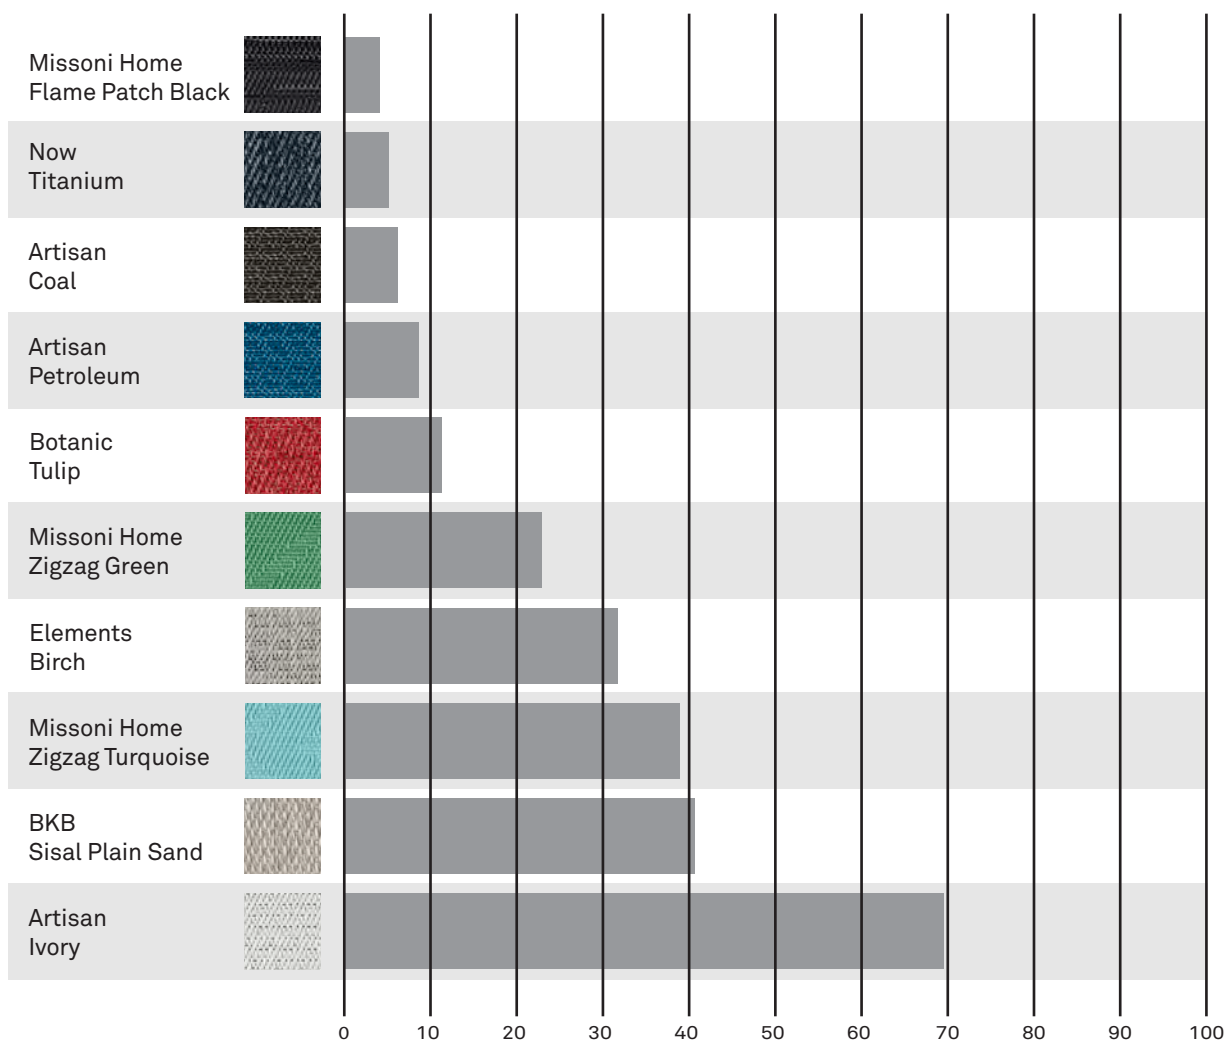

# LIGHT REFLECTANCE VALUE - LRV

## WHAT IS LRV?

LRV is measured on a scale that ranges from zero (absolute black, absorbing all light and heat) to 100 percent (pure white, reflecting all light). Building and design professionals (everyone from architects and engineers to interior designers and color consultants) use these measurements as guidelines to predict how light or dark a color will appear.

Factor Y, is the physical value of the quantity of light energy reflected by a surface, expressed as the percentage of light reflected under the same conditions by a perfect reflecting diffuser. Y, is based on a scale of 0 to 100, where zero = black and therefore represents total light absorption and white = 100 and therefore total light reflection.