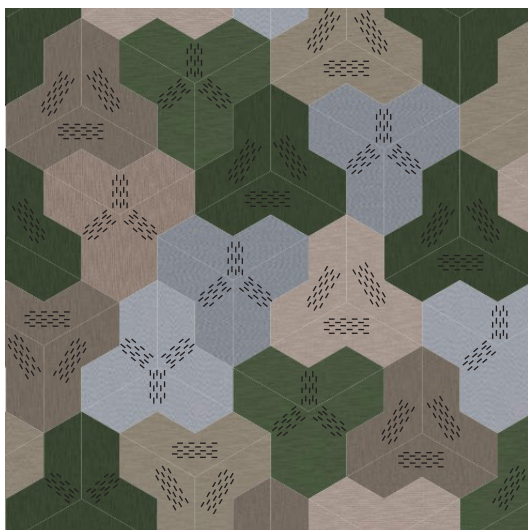

BOLON STUDIO™

WING

Collection: **Bolon Create** Fabrico, Converso, Inducto, **Now** Silver

Collection: **Bolon Artisan** Ecrú, **Silence** Gracious, **Bkb** Sisal Plain Sand

The direction of weft yarn

For samples, please contact info@bolon.com or your local distributor. bolon.com

BOLON

BOLON.COM
INFO@BOLON.COM | + 46 321 530 400
FACEBOOK.COM/BOLONFLOORING