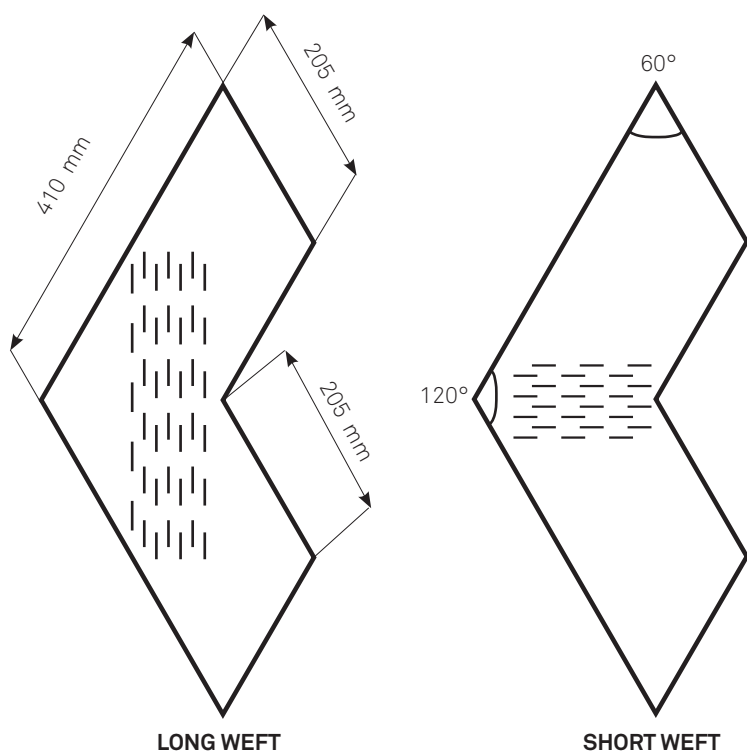

Bolon Studio™ Wing; Now Silver, Artisan Ecu, Silence Gracious, Ocular

BOLON STUDIO™

WING

The dotted lines shows the direction of the weft yarn. The weft, is the thinner yarn, which is drawn through the warp, the thicker yarn. Depending on the direction of the weft, a different effect can be seen.

Your patterns will look completely different depending on the choice of colour, the direction of the weft, and light reflections. For all shapes and available collections visit bolon.com.

MATERIAL:	Made of woven vinyl with roll backing, for use of permanent adhesive
ORDER:	One box contains 4,15 square metres of flooring Total of 38 pieces: 21 pieces with long weft, 17 pieces with short weft
AREA:	For larger areas than 100 square metres, contact Bolon or your local dealer for advice.
PRICE:	By request