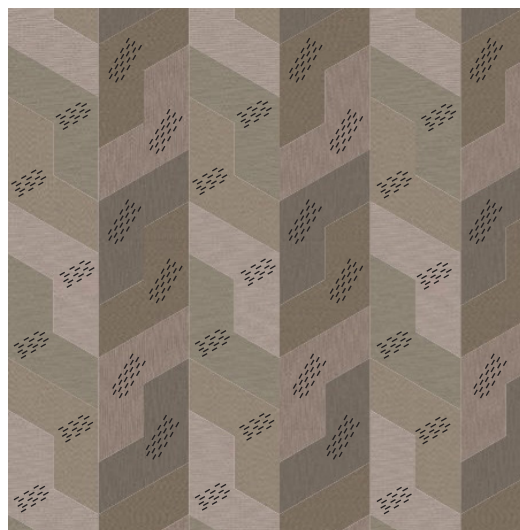

BOLON STUDIO™

WING

Collection: **Bolon Create** Fabrico, Converso, Inducto, **Now** Silver

Collection: **Bolon Artisan** Ecrú, **Silence** Gracious, **Bkb** Sisal Plain Sand

The direction of weft yarn

For samples, please contact info@bolon.com or your local distributor. bolon.com

BOLON

BOLON.COM
INFO@BOLON.COM | + 46 321 530 400
FACEBOOK.COM/BOLONFLOORING